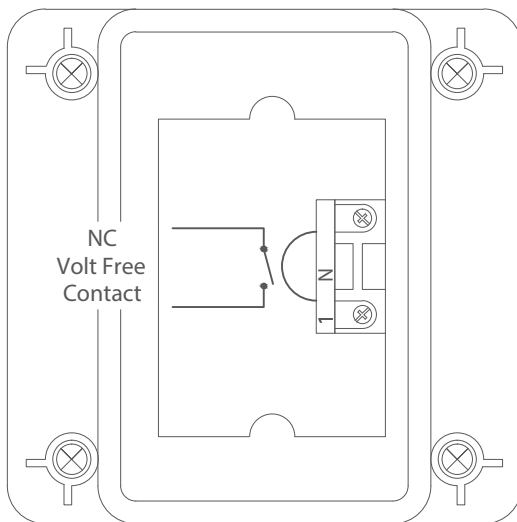

TWIST RELEASE